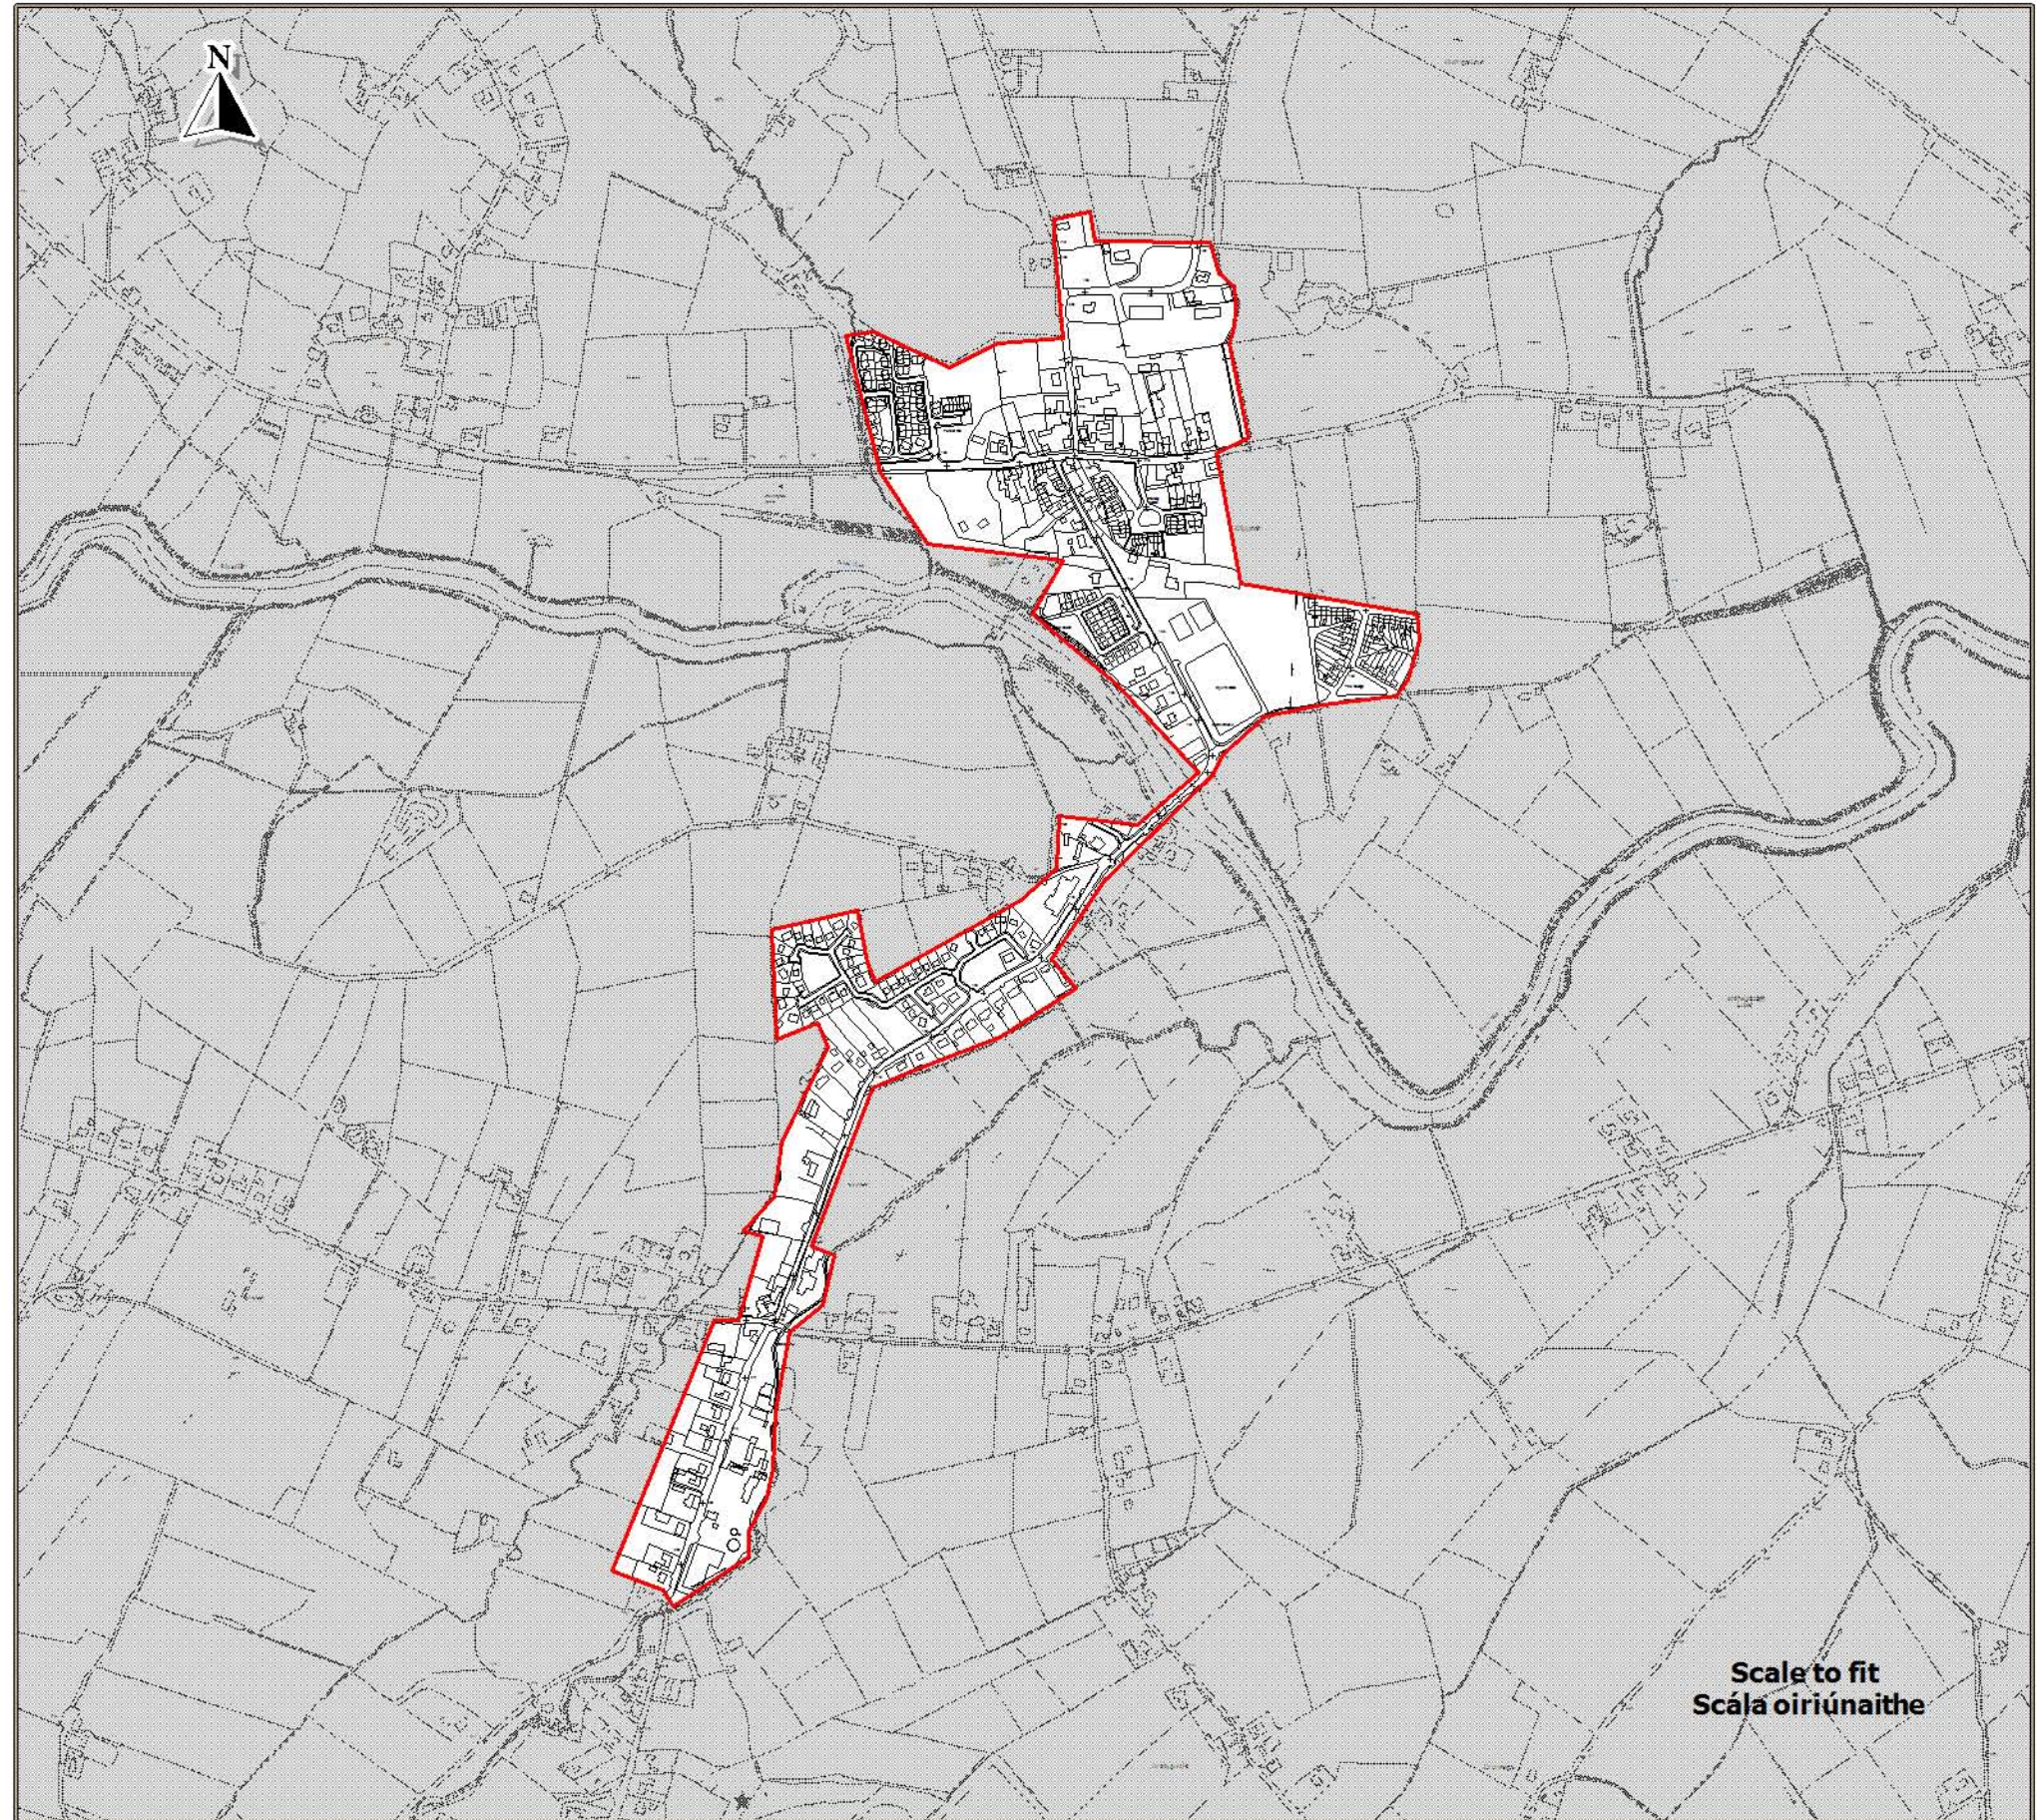

**Draft County Donegal
Development Plan
2018 - 2024**

**Dréacht Plean Forbartha
Contae Dhún na nGall
2018 - 2024**

Layer 3 - Map 15.44
Sraith 3 - Léarscáil 15.44

**Killygordon
Cúil na gCuirridín**

Settlement Framework
Creatlach Lonnaíochta

Settlement Boundary
Teorainn Lonnaíochta

Source - Donegal County Council
Foinse - Comhairle Chontae Dhún na nGall

Ordnance Survey Ireland data reproduced under OSI Licence Number 2017/02/CCMA/Donagall County Council. Unauthorised reproduction infringes Ordnance Survey Ireland and Government of Ireland copyright. Ordnance Survey Ireland, 2017. Donegal County Council, 2017.